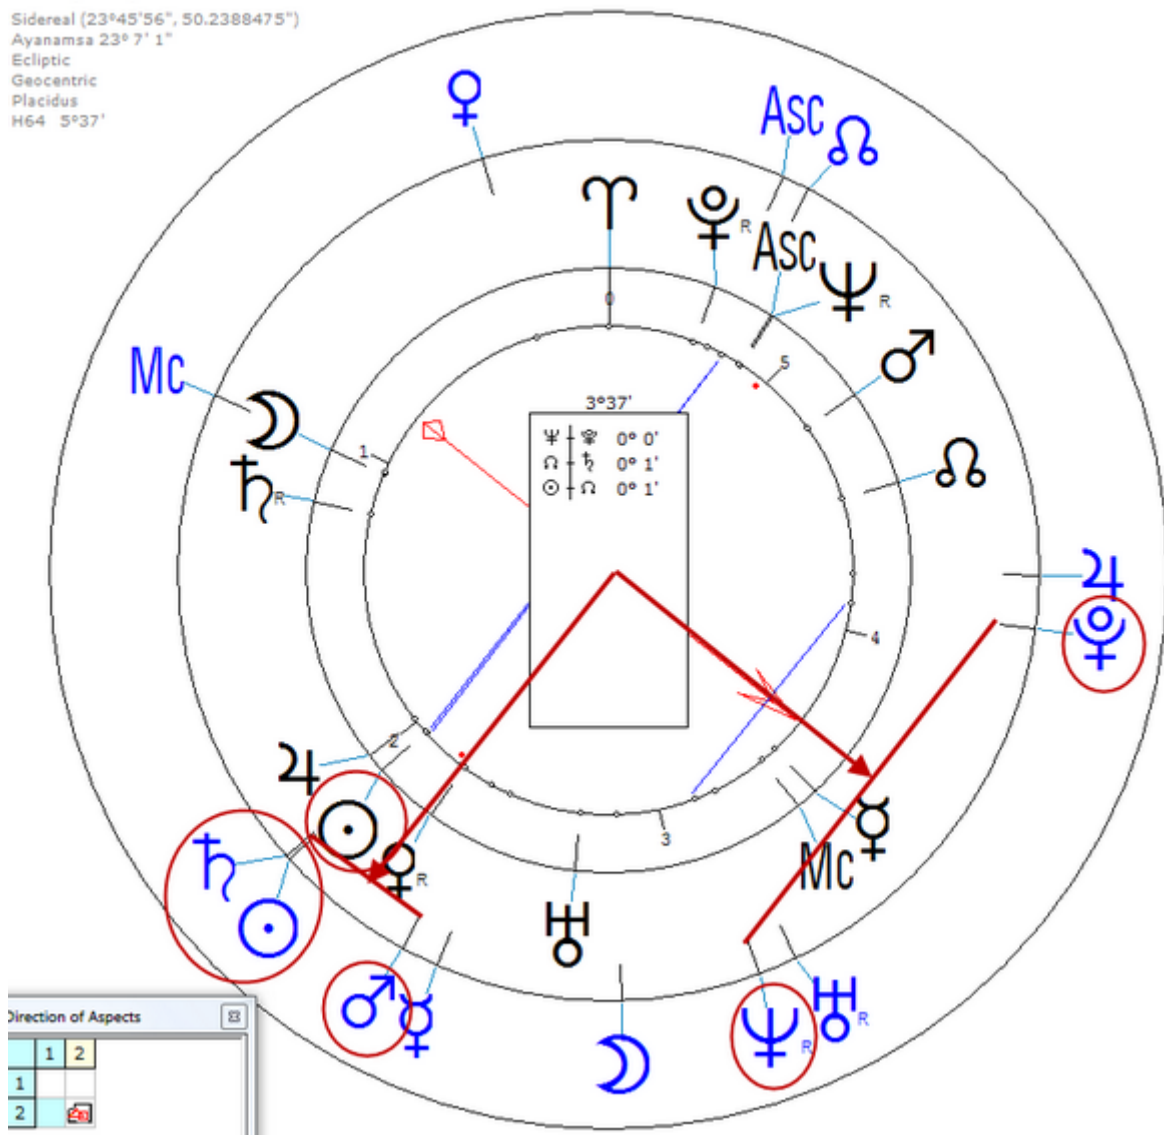

Death by (it was claimed) Suicide 1 October 2017 at 11:15 PM in Las Vegas (Gunshot, age 64)

Transit at 22:00 1 October 2017 (Harmonic 64)

$$\text{♁}_t / \text{♁}_t = \text{♃}_t / \text{♃}_t \text{ (he is killed, it was not suicide)}$$

$$\text{♁}_t = \text{☉}_t = \text{☉}_n$$

$$\text{♃}_t / \text{♃}_t = 3^\circ 36' 53''$$

$$\text{♁}_t / \text{♁}_t = 5^\circ 01' 14'' - 1^\circ 24' 22'' = 3^\circ 36' 52''$$

At 21:41:35 would be ☉_t and ☉_n exact to the second.

In Harmonic 65536¹ would be ♁_t / ♁_t = ☉_t = ☉_n

Paddock, Stephen
9 April 1953 Thu 11:05 (GMT-6) 41°50'40"N 90°11'19"W
Clinton, Iowa, USA
Sidereal (23°45'56", 50.2388475")
Ayanamsa 23° 7' 1"
Ecliptic
Geocentric
Placidus
H64 5°37'

¹ The exact time of death and birth time correction.pdf